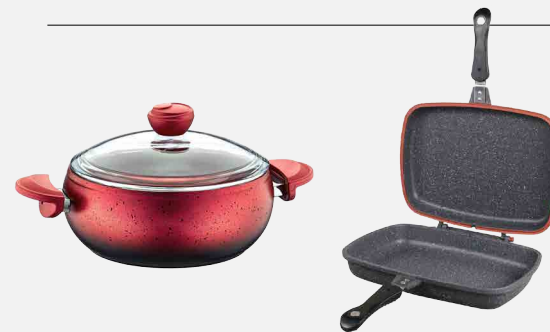

Contents

Enamelware **10**

Plates & Bowls	11
Color & Pattern Options	12
Cookie Stands & Others	13

Ceramicook **16**

Ceramicook	19-23

Granite **24**

Granite Pot Sets	25-31
Granite Singles	33-41
Granite Grill Pans	43

Wooden Look **44**

Bowls	45-49
Plates	51
Snack Dishes	53
Trays	55-57
Miscellaneous Products	59-63

Cutlery **64-71**