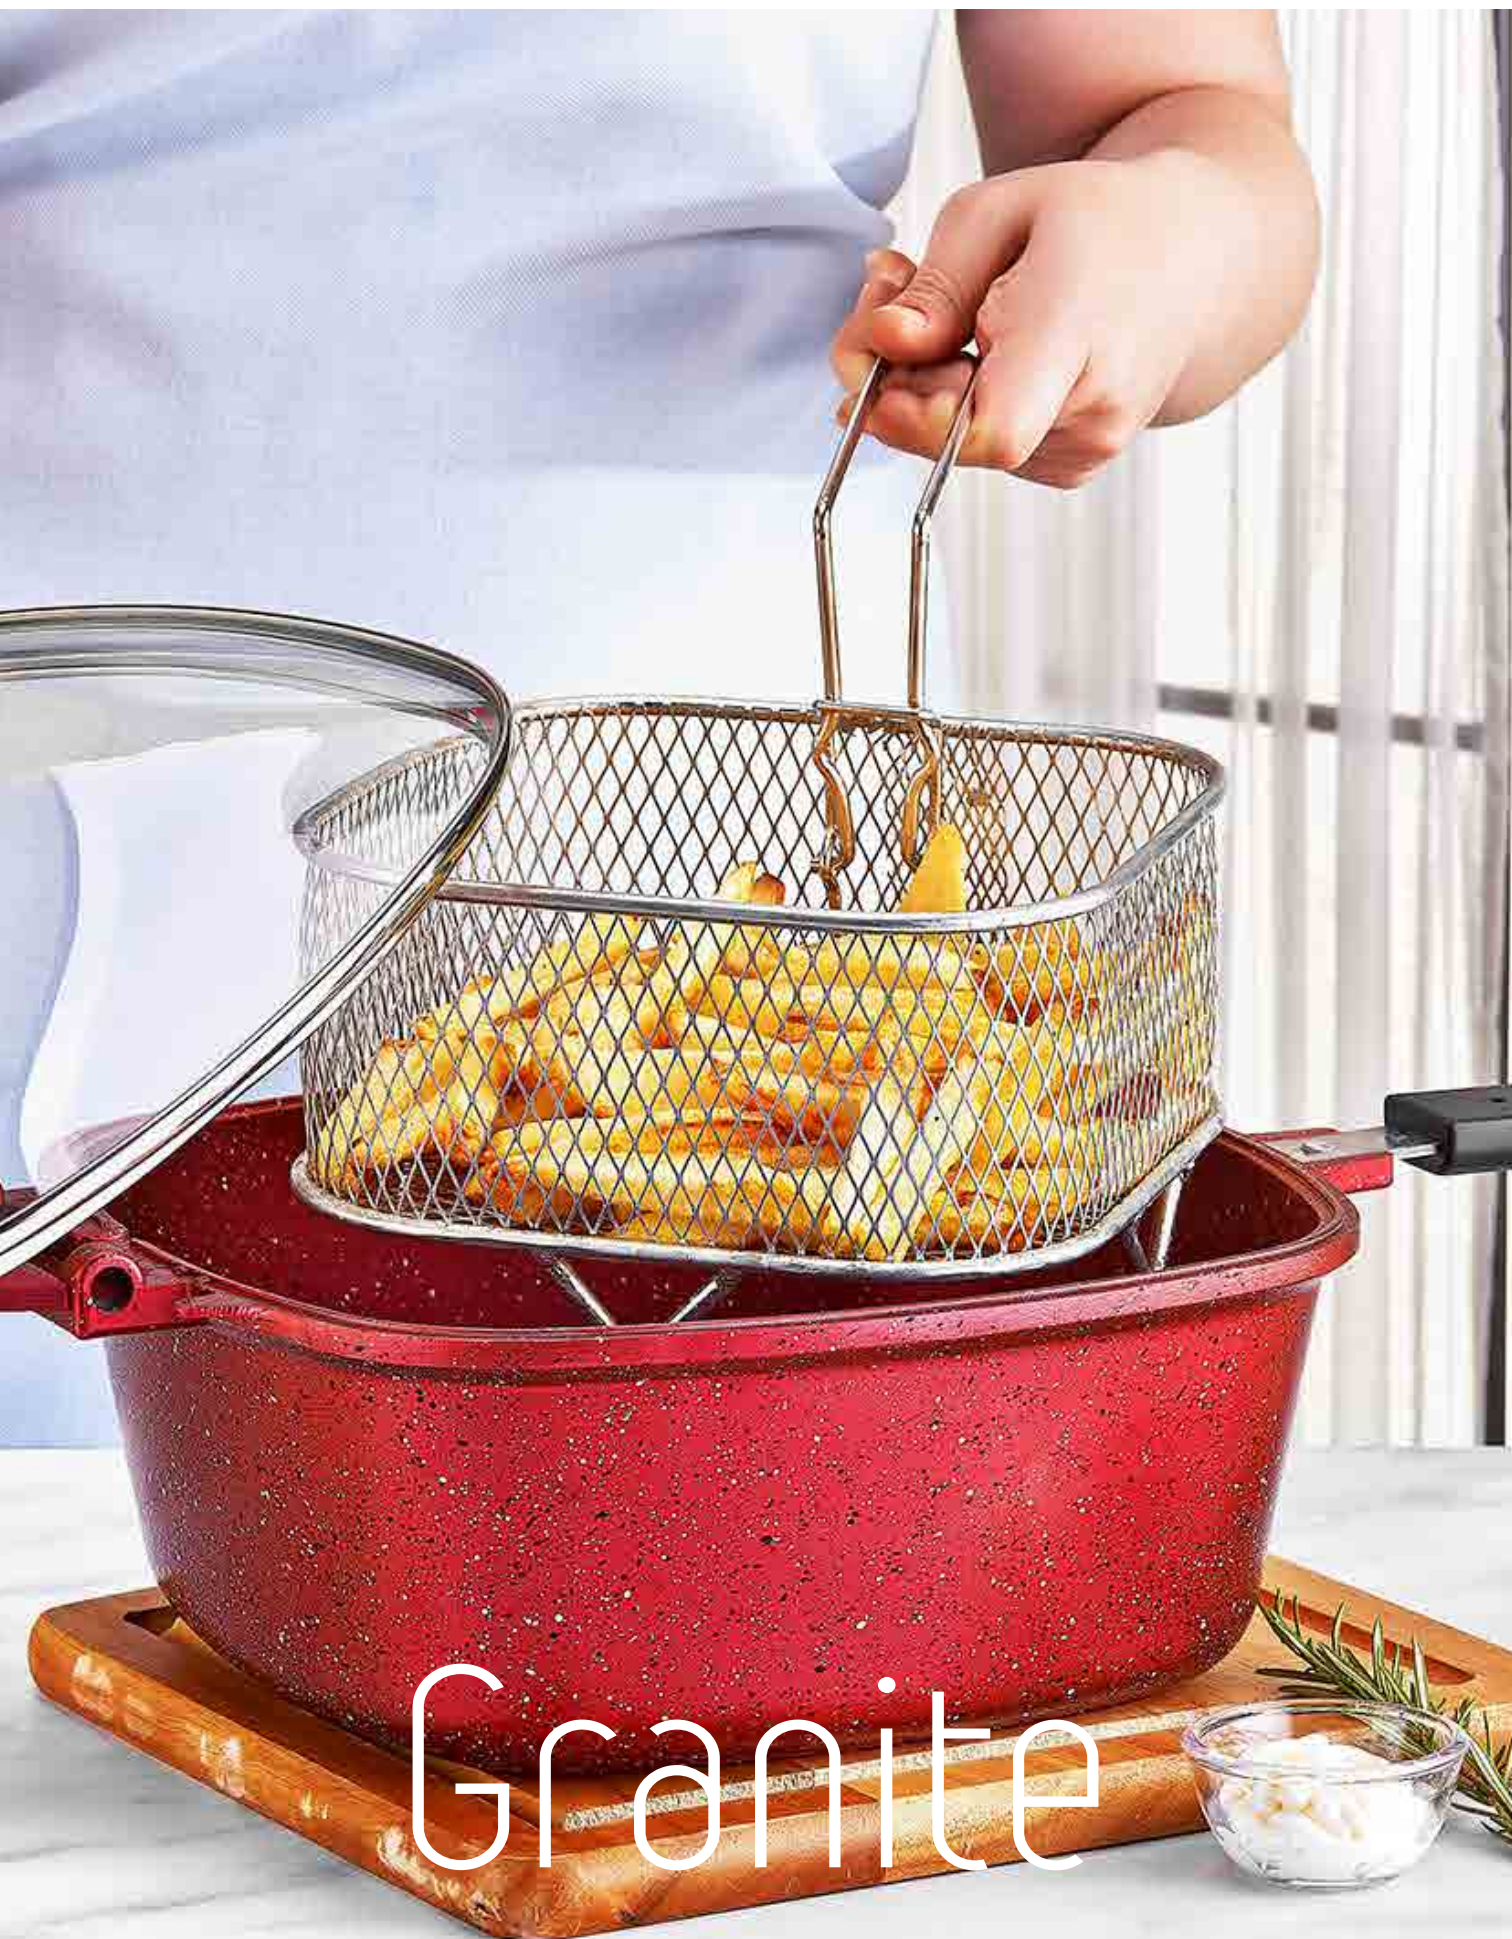

Granite

	BA0026	20*10 Top Pot with Lid	2,50 MM
		20*18 Bottom Pot (5,30 lt)	

	BA0027	20*10 Top Pot with Lid	2,50 MM
		20*18 Bottom Pot (5,30 lt)	

	BA0028	18x10 - 2 lt	With Lid	4,00 MM
	BA0029	20x10 - 2,6 lt		
	BA0030	22x11,5 - 3,5 lt		
	BA0031	24x12 - 4,3 lt		
	BA0032	26x12,5 - 5,5 lt		
	BA0033	28x13 - 6,95 lt		
	BA0034	30x13 - 8,7 lt		

	BA0041	18x10,5 - 2,3 lt	With Lid	4,00 MM
	BA0042	20x11 - 2,8 lt		
	BA0043	22x12 - 3,7 lt		
	BA0044	24x13 - 4,55 lt		
	BA0045	26x13 - 5,6 lt		
	BA0046	28x14 - 7,05 lt		

	BA0035	18x10,5 - 2,3 lt	With Lid	4,00 MM
	BA0036	20x11 - 2,8 lt		
	BA0037	22x12 - 3,7 lt		
	BA0038	24x13 - 4,55 lt		
	BA0039	26x13 - 5,6 lt		
	BA0040	28x14 - 7,05 lt		

	BA0047	18x10,5 - 2,3 lt	With Lid	4,00 MM
	BA0048	20x11 - 2,8 lt		
	BA0049	22x12 - 3,7 lt		
	BA0050	24x13 - 4,55 lt		
	BA0051	26x13 - 5,6 lt		
	BA0052	28x14 - 7,05 lt