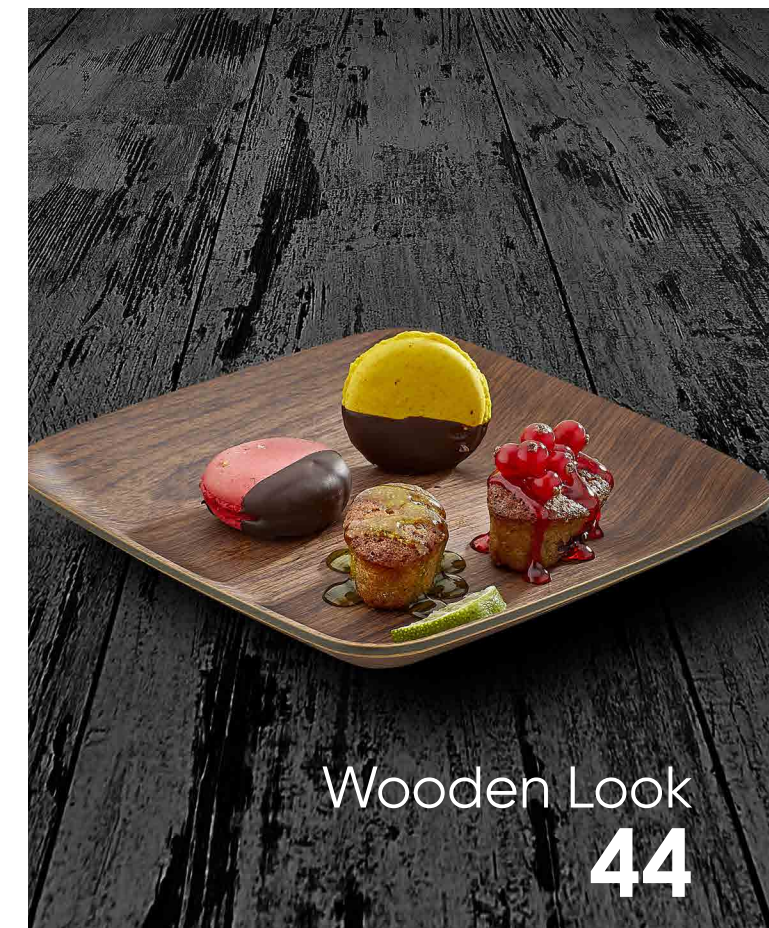

Granite
24

Wooden Look
44